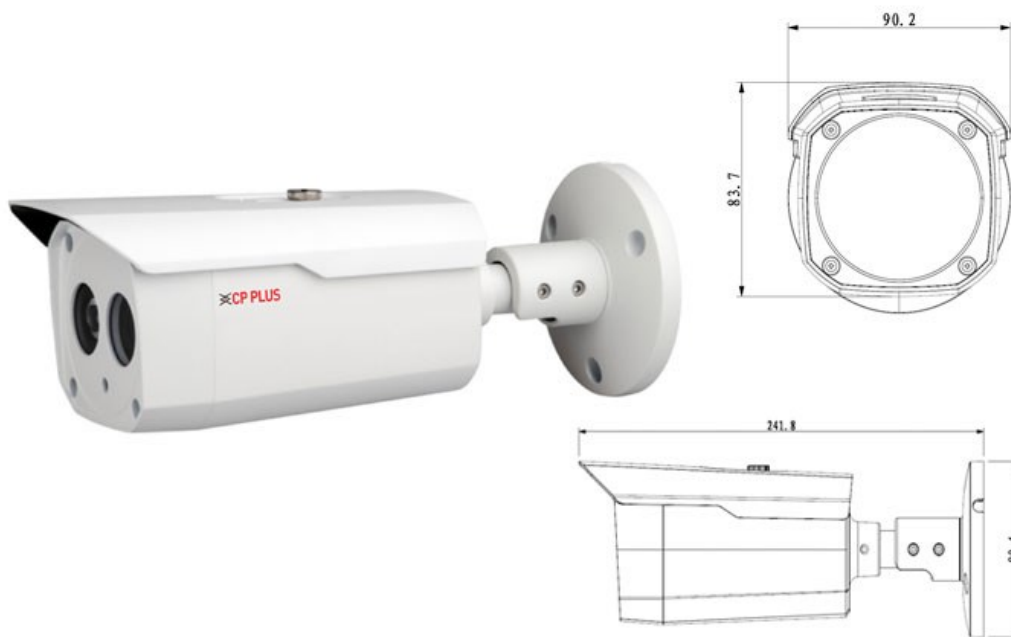

CP- UNC-TA20L5-VM

2 MP Full HD IR Bullet Camera - 50Mtr.

Main Features

- 1/2.7" 2MP PS CMOS Image Sensor
- Max 25/30fps@1080P
- H.264 and MJPEG dual-stream encoding
- DWDR, Day/Night (ICR), 3DNR, AWB, AGC, BLC
- 3.6mm fixed lens (6mm optional)
- IR Range of 50 Mtrs, IP67, PoE, Micro SD Card
- Mobile Software: iCMOB, gCMOB
- CMS Software: KVMS Pro, vOptimus Pro

*Product casing and specifications are subject to change without prior notice

CP- UNC-TA20L5-VM

2 MP Full HD IR Bullet Camera - 50Mtr.

Feature

Image Sensor
Effective Pixels
Minimum Illumination
Shutter Speed
White Balance
Gain Control (AGC)
Lens
Back Light Compensation
Video Compression
S/N Ratio
Video Streaming
Resolution
Privacy Mask
ICR
Audio Input
Audio Compression
Audio Output
Alarm IN
Alarm Out
Bit Rate
Protocol
Ethernet
User Account
Smart Phone
IR
Micro SD
Operating Temperature
Power Source
Power Consumption

*Product casing and specifications are subject to change without prior notice

CP- UNC-TA20L5-VM

2 MP Full HD IR Bullet Camera - 50Mtr.

Feature

Weatherproof Standard

Dimension

Weight

Specification

IP67

Φ90.4mm x 241.8mm

0.61Kg